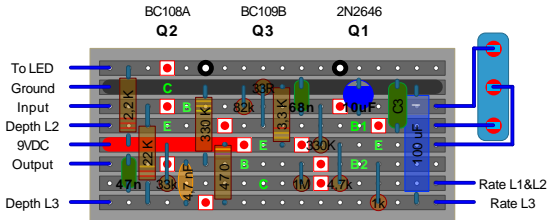

VOX Repeat Percussion

Rate - 50k LINEAR
 Depth - 10k REV LOG
 Depth L3 to ground