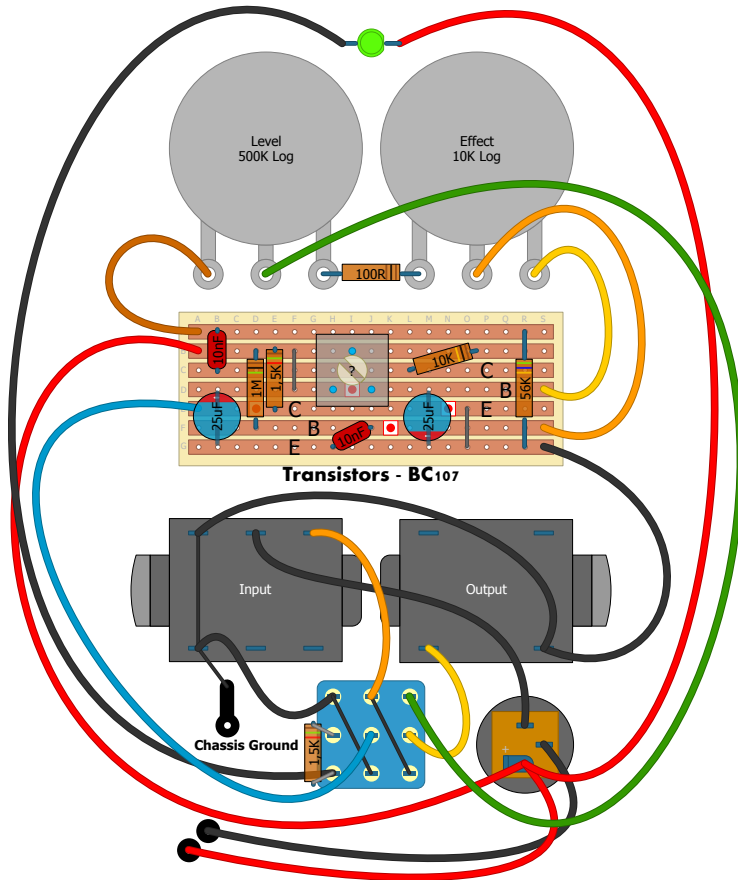

WFM - Pepbox

Silicon Version

www.turretboard.org