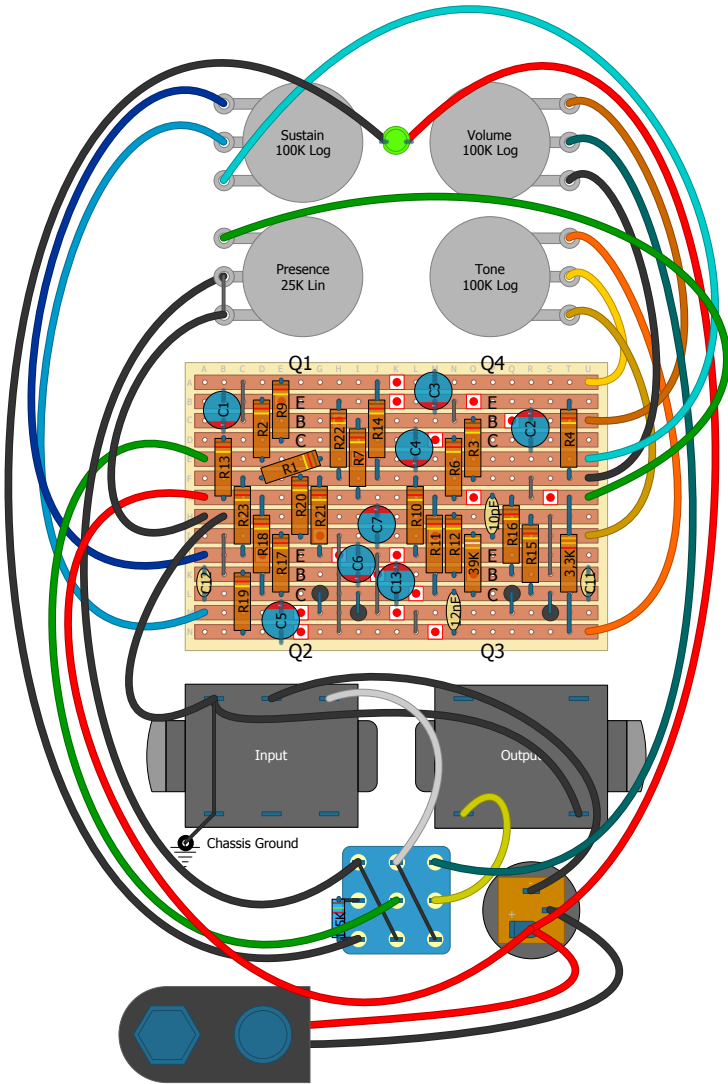

BIG MUFF

Universal Layout + ~~ATZ~~ Presence (1th Version)

WWW.TURRETBOARD.ORG