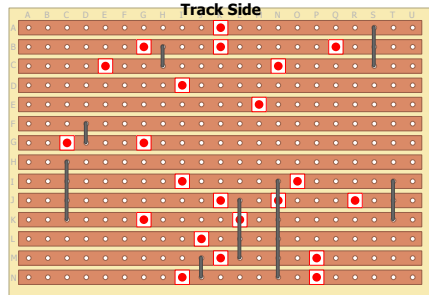

BIG MUFF

Universal Layout + ~~ATZ~~ Presence (1th Version)

WWW.TURRETBOARD.ORG