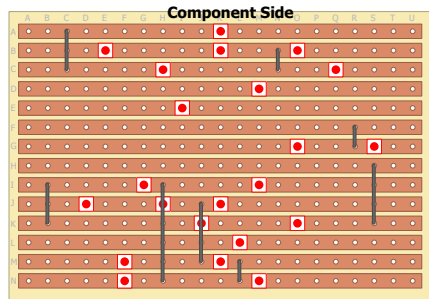

BIG MUFF

Universal Layout + ~~ATZ~~ Presence (1th Version)

WWW.TURRETBOARD.ORG