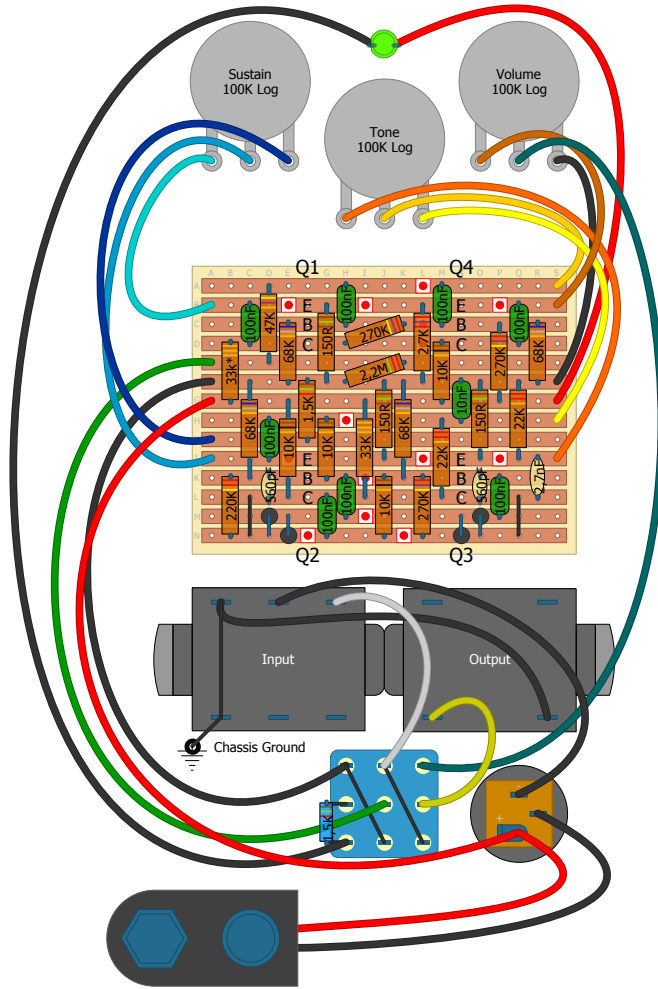

JORDAN CREATOR

Model 6000

* - 12k in some units
 ** - 500pF in some units