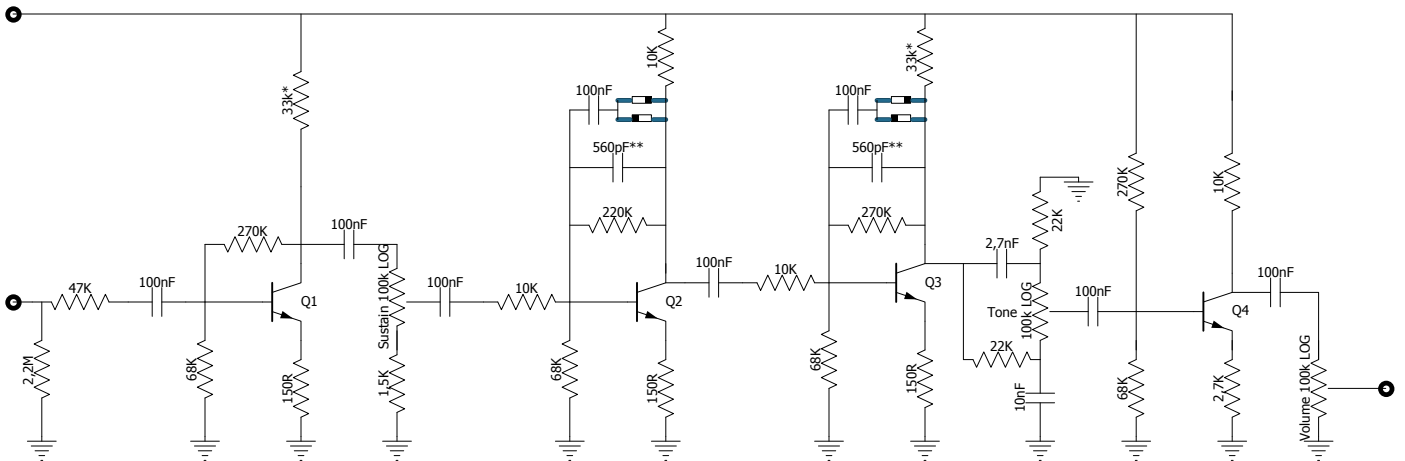

JORDAN CREATOR

Model 6000

* - 12k in some units
 ** - 500pF in some units