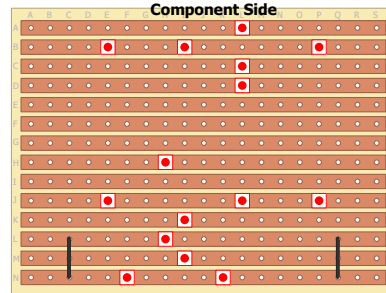

JORDAN CREATOR

Model 6000

* - 12k in some units
 ** - 500pF in some units