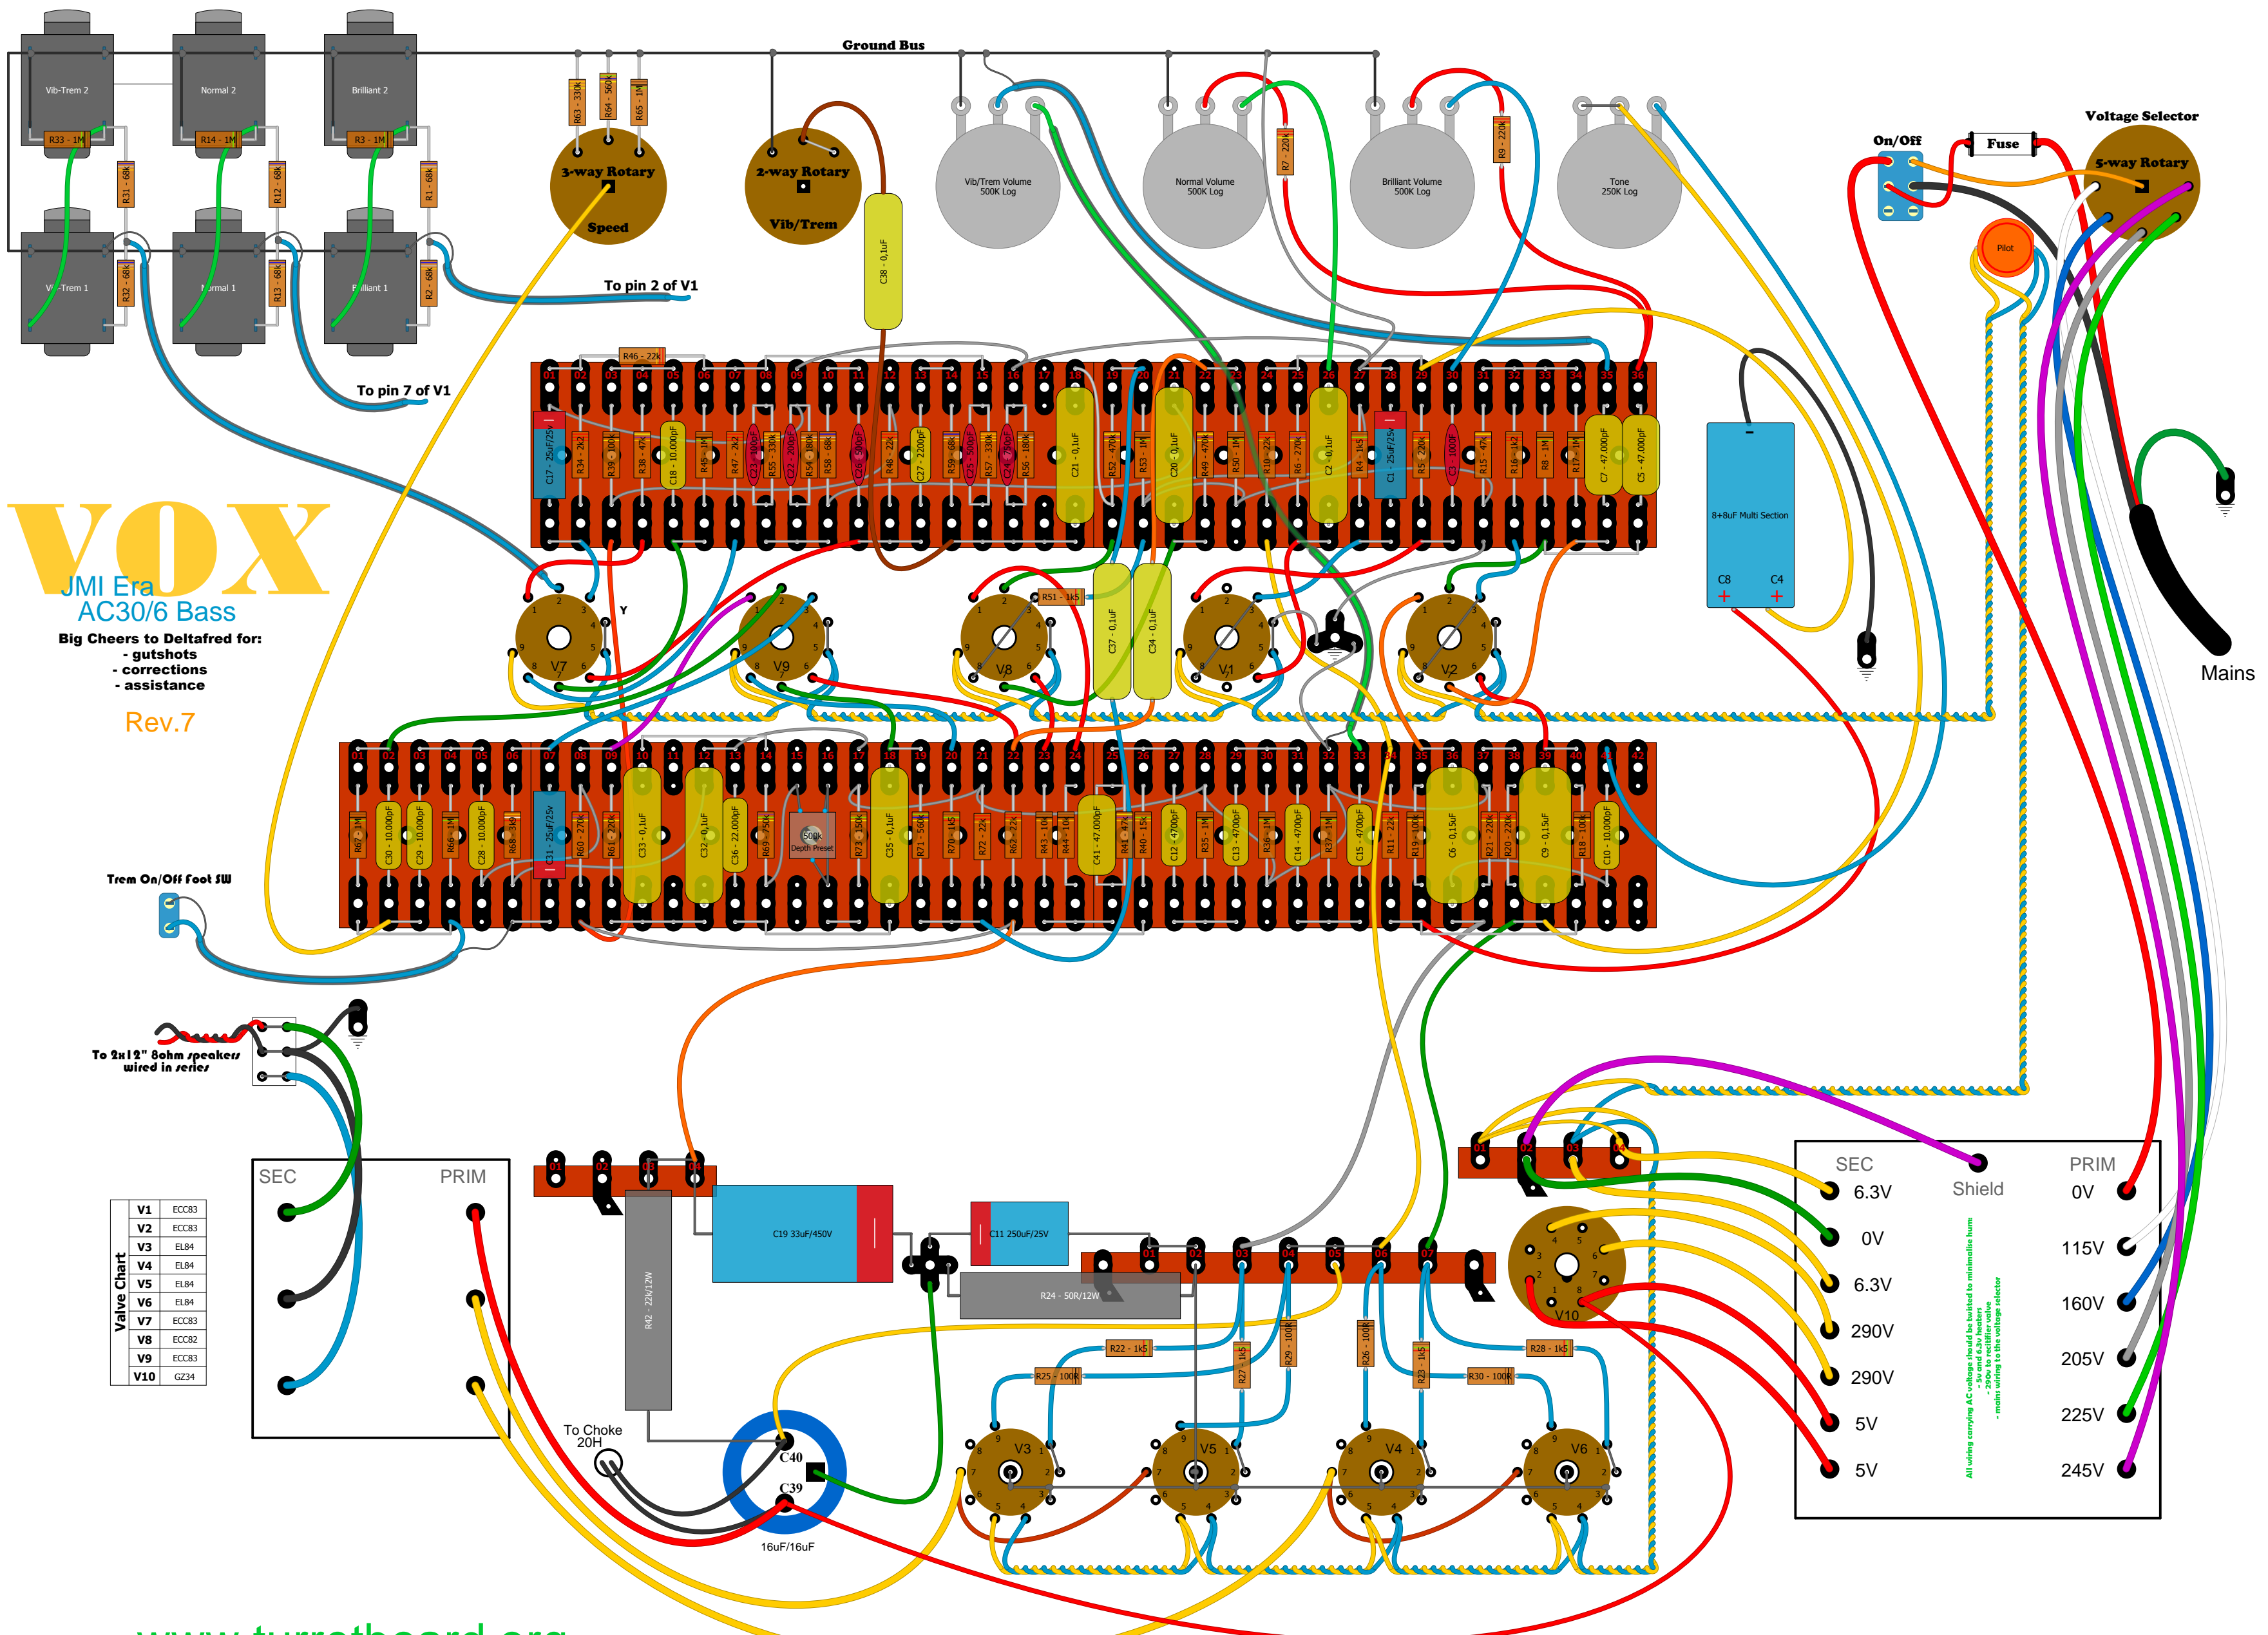

# VOX

JMI Era  
AC30/6 Bass

Big Cheers to Deltafred for:  
- guts  
- corrections  
- assistance

Rev.7

**Valve Chart**

V1	ECC83
V2	ECC83
V3	EL84
V4	EL84
V5	EL84
V6	EL84
V7	ECC83
V8	ECC82
V9	ECC83
V10	GZ34

SEC	Shield	PRIM
6.3V		0V
0V		115V
6.3V		160V
290V		205V
290V		225V
5V		245V
5V		

All wiring carrying AC voltage should be hushed to minimise hum  
- 3v and 6.3v heaters  
- 290v for rectifier valve  
- main wiring to the voltage selector