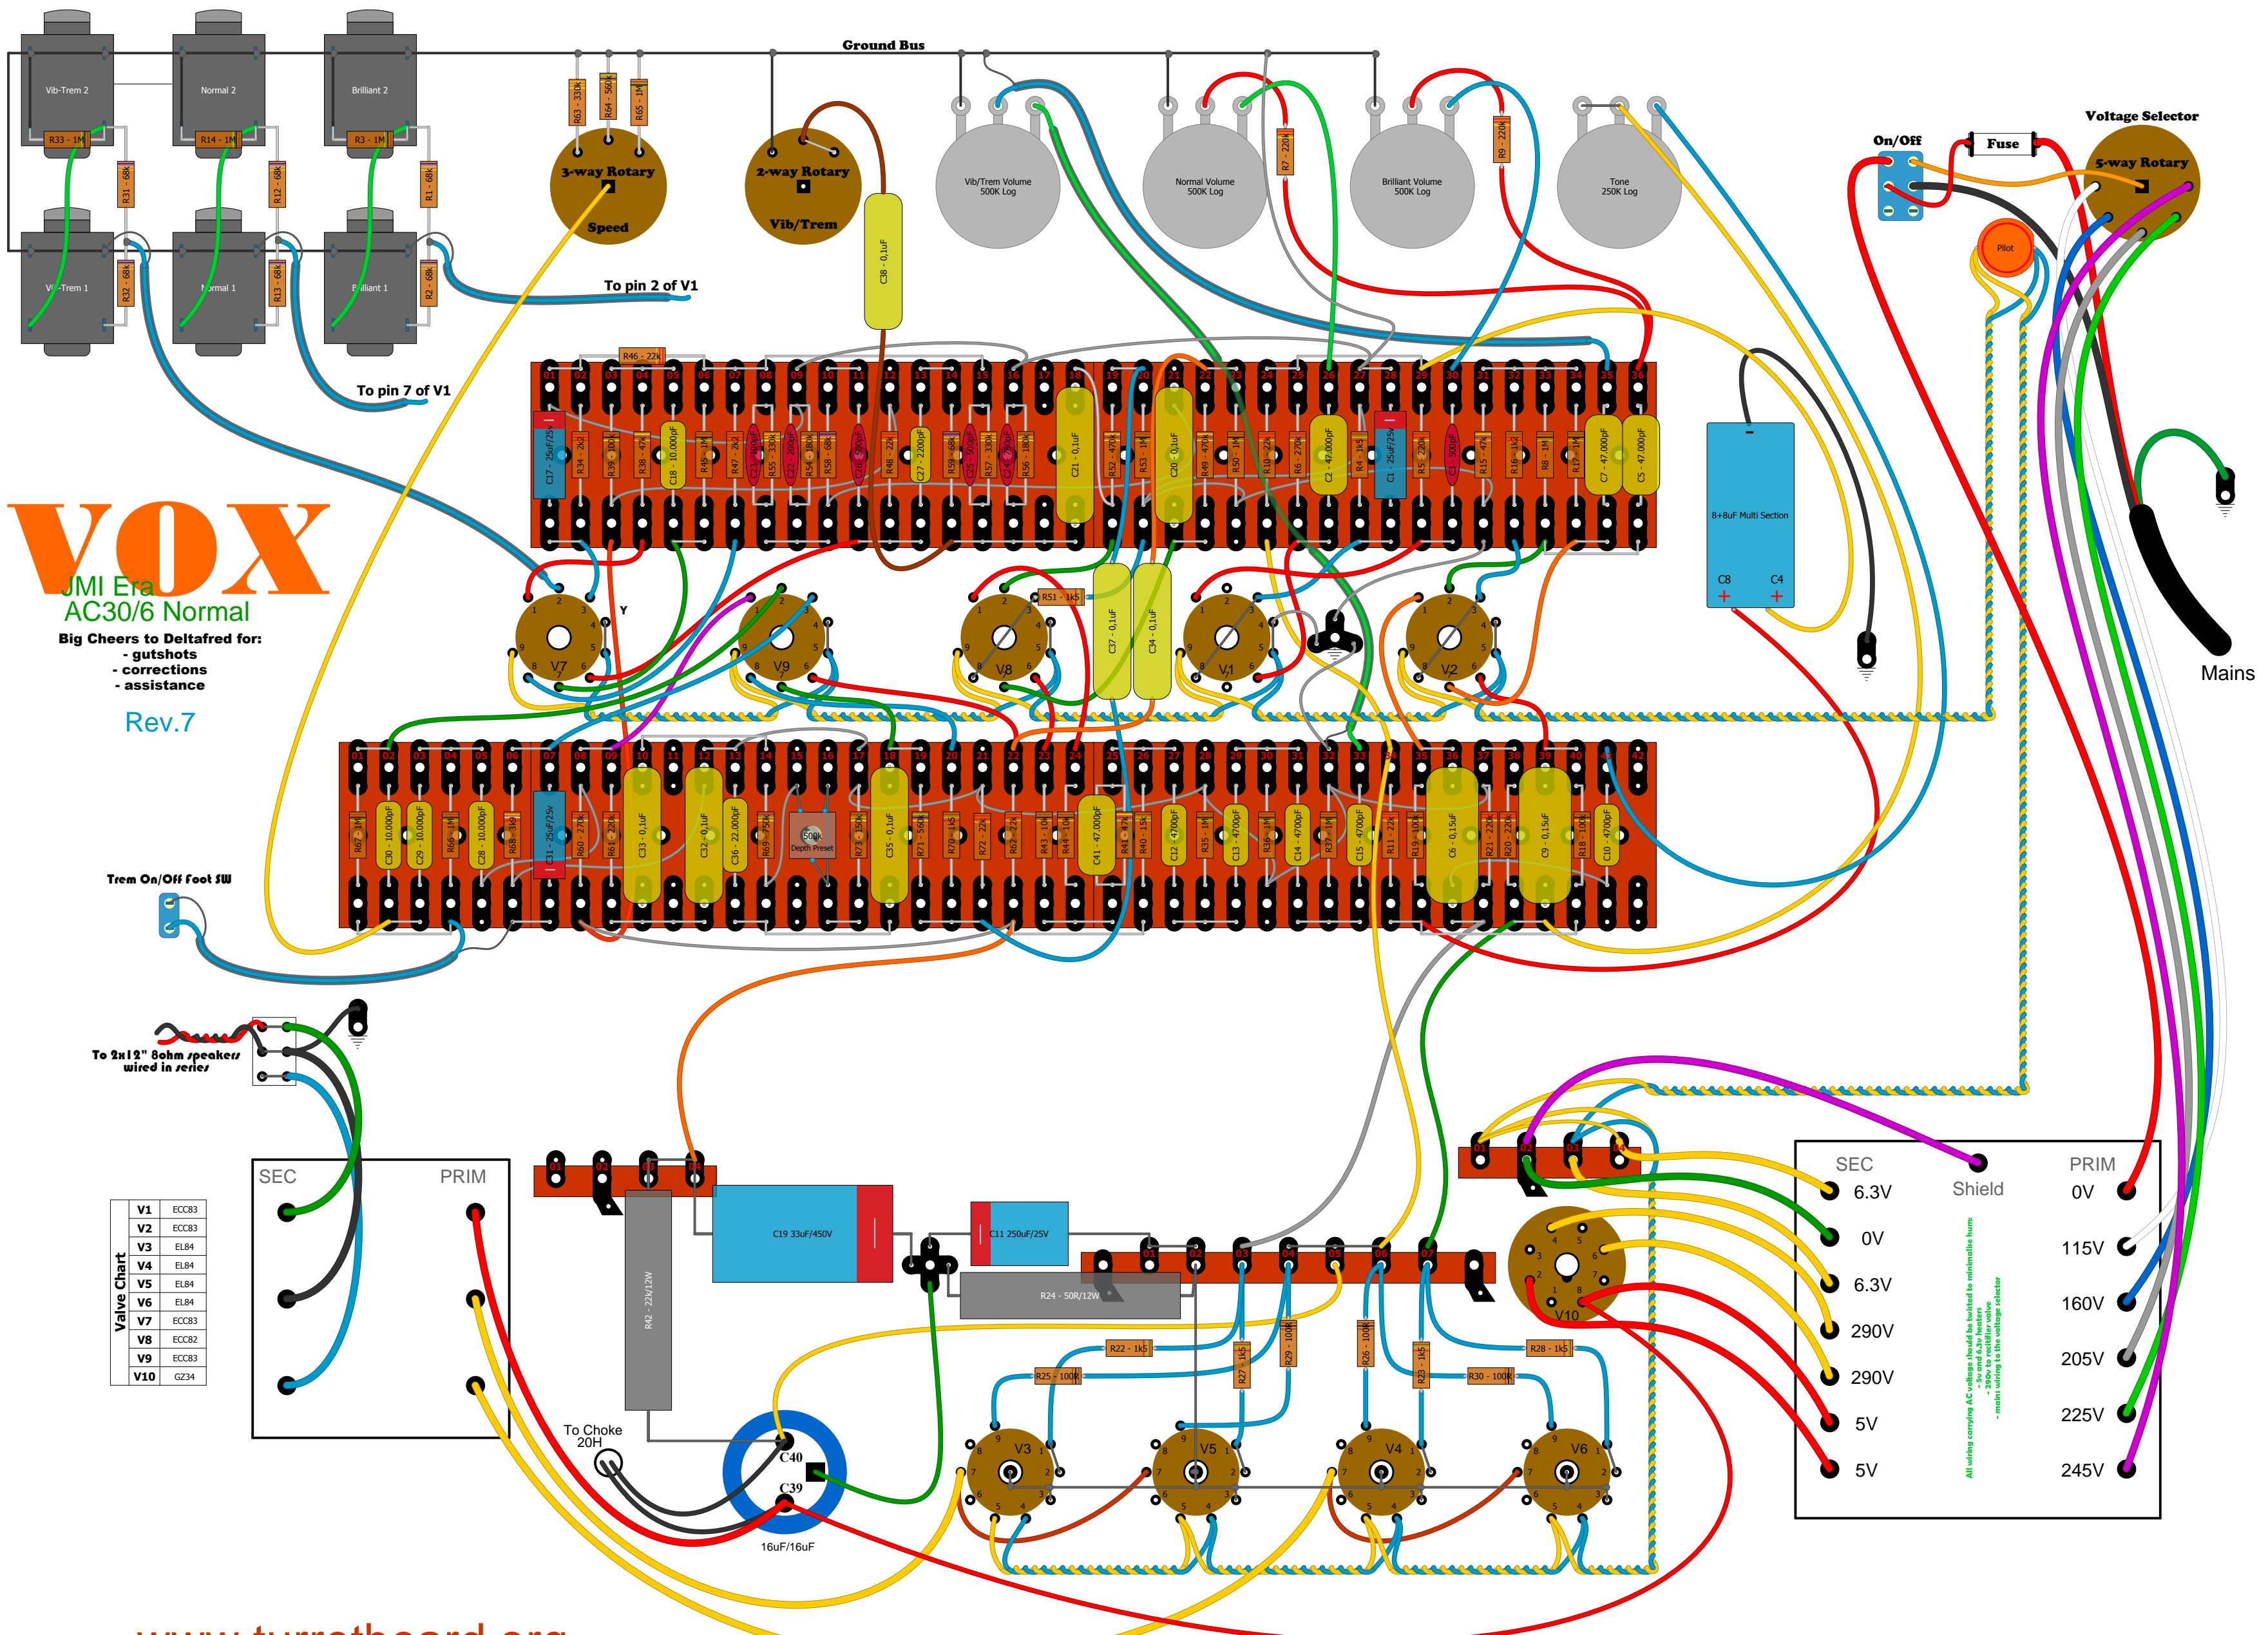

# VOX

JMI Era  
AC30/6 Normal  
Big Cheers to Deltafred for:  
- guts  
- corrections  
- assistance  
Rev.7

Valve Chart

V1	ECC83
V2	ECC83
V3	EL84
V4	EL84
V5	EL84
V6	EL84
V7	ECC83
V8	ECC82
V9	ECC83
V10	GZ34

SEC	Shield	PRIM
6.3V		0V
0V		115V
6.3V		160V
290V		205V
290V		225V
5V		245V
5V		

All wiring carrying AC voltage should be hushed to minimise hum  
- 3v and 6.3v heaters  
- 50w for rectifier valve  
- main wiring to the voltage selector