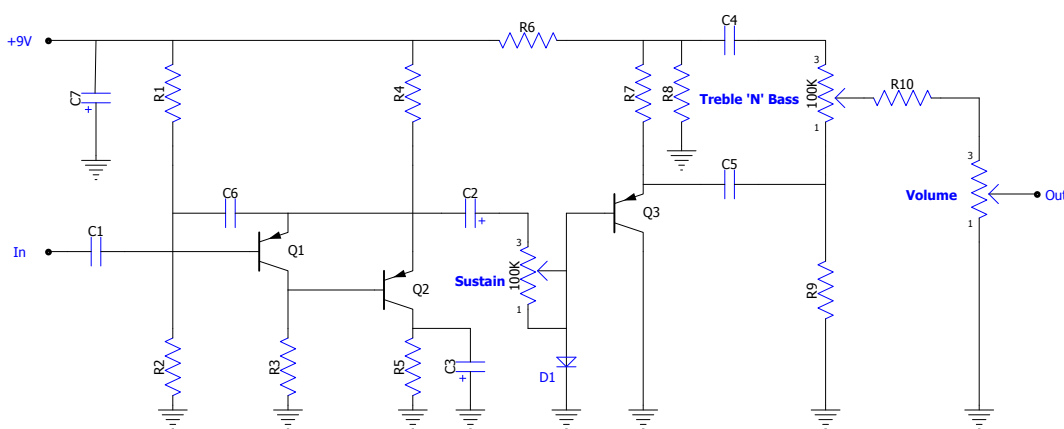

Tone Bender

MKIII/MKIV

20x8 .15" pitch stripboard

	Vox MKIII	SS MKIV	Park FS	Roto Fuzz	DAM FS	DAM FS R&G
C1	100nF	100nF	100nF	100nF	100nF	100nF
C2	220nF	220nF	220nF	10uF	220nF	4.7uF
C3	6.4uF	6.4uF	10uF	10uF	10uF	4.7uF
C4	100nF	100nF	100nF	100nF	220nF	100nF
C5	2nF	2.2nF	2.2nF	2.2nF	4.7nF	10nF
C6	220pF	220pF	220pF	200pF	220pF	220pF
C7	25uF	25uF	22uF	64uF	100uF	100uF
R1	680K	680K	220K	680K	220K	430K
R2	100K	100K	47K	150K	47K	100K
R3	10K	10K	10K	10K	10K	10K
R4	10K	10K	10K	10K	10K	10K
R5	3.3K	3.3K	3.3K	3.3K	3.3K	3.3K
R6	10K	10K	10K	10K	10K	10K
R7	18K	18K	18K	18K	18K	15K
R8	10K	10K	10K	10K	10K	10K
R9	10K	10K	10K	10K	10K	10K
R10	220K	220K	220K	470K	omit.	omit.
Vol.	100kA	100kA	100kA	250kA	470kA	470kA