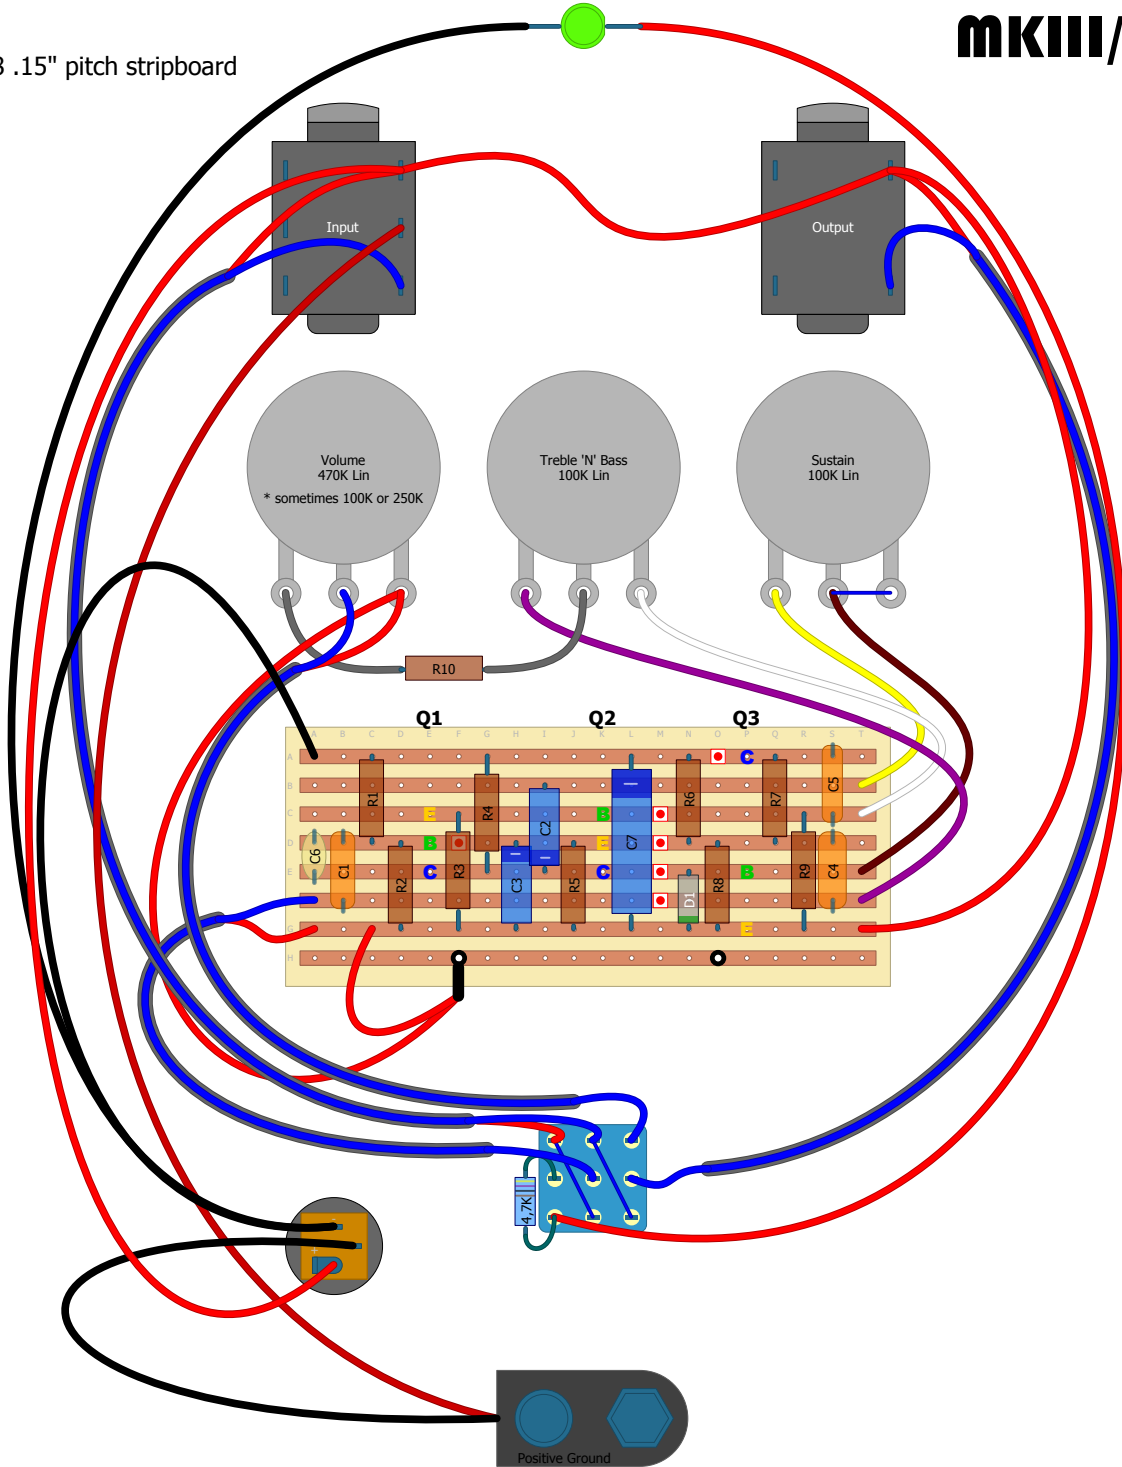

Tone Bender

MKIII/MKIV

20x8 .15" pitch stripboard

	Vox MKIII	SS MKIV	Park FS	Roto Fuzz	DAM FS	DAM FS R&G
C1	100nF	100nF	100nF	100nF	100nF	100nF
C2	220nF	220nF	220nF	10uF	220nF	4.7uF
C3	6.4uF	6.4uF	10uF	10uF	10uF	4.7uF
C4	100nF	100nF	100nF	100nF	220nF	100nF
C5	2nF	2.2nF	2.2nF	2.2nF	4.7nF	10nF
C6	220pF	220pF	220pF	200pF	220pF	220pF
C7	25uF	25uF	22uF	64uF	100uF	100uF
R1	680K	680K	220K	680K	220K	430K
R2	100K	100K	47K	150K	47K	100K
R3	10K	10K	10K	10K	10K	10K
R4	10K	10K	10K	10K	10K	10K
R5	3.3K	3.3K	3.3K	3.3K	3.3K	3.3K
R6	10K	10K	10K	10K	10K	10K
R7	18K	18K	18K	18K	18K	15K
R8	10K	10K	10K	10K	10K	10K
R9	10K	10K	10K	10K	10K	10K
R10	220K	220K	220K	470K	omit.	omit.
Vol.	100kA	100kA	100kA	250kA	470kA	470kA