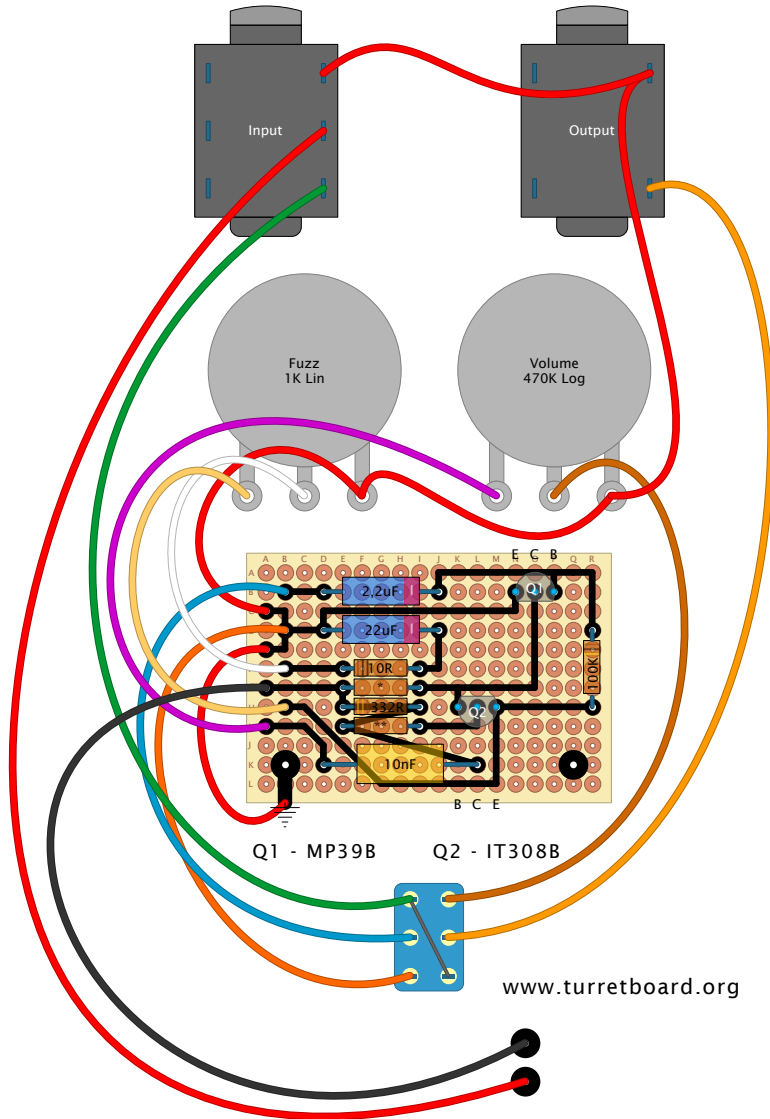

FUZZ FACE

JBF-3 Joe Bonamassa

* - Set bias to -0.9v

** - Set bias to -6.5v