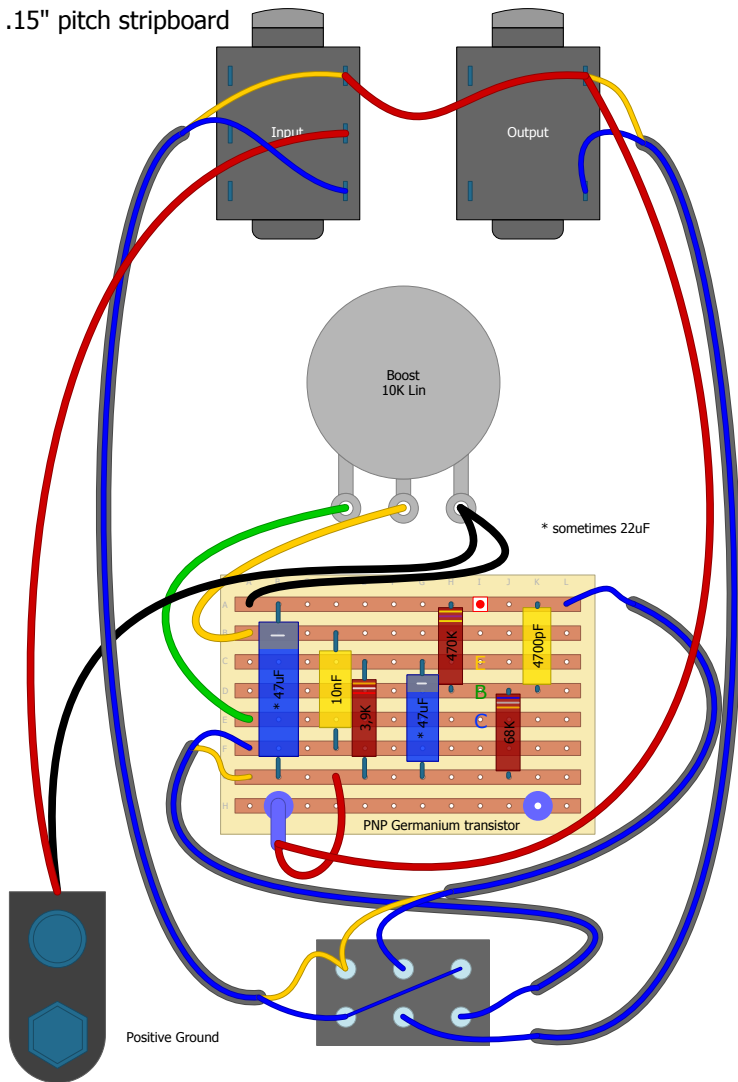

Rangemaster

12x8 .15" pitch stripboard

B.MAN

WWW.TURRETBOARD.ORG