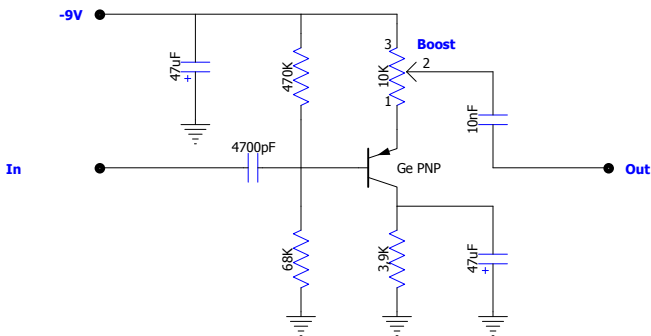

Rangemaster

12x8 .15" pitch stripboard

B.MAN

WWW.TURRETBOARD.ORG