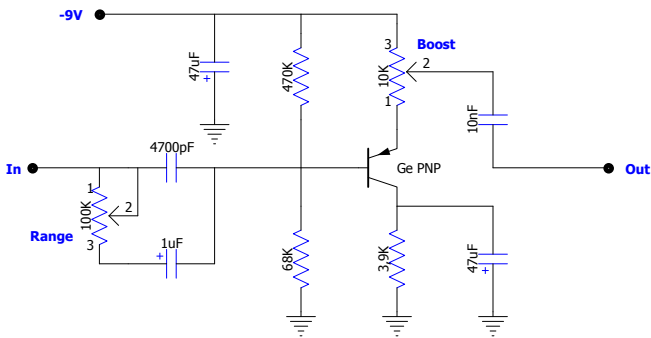

Rangemaster

with input cap blend

12x8 .15" pitch stripboard

B.MAN

WWW.TURRETBOARD.ORG