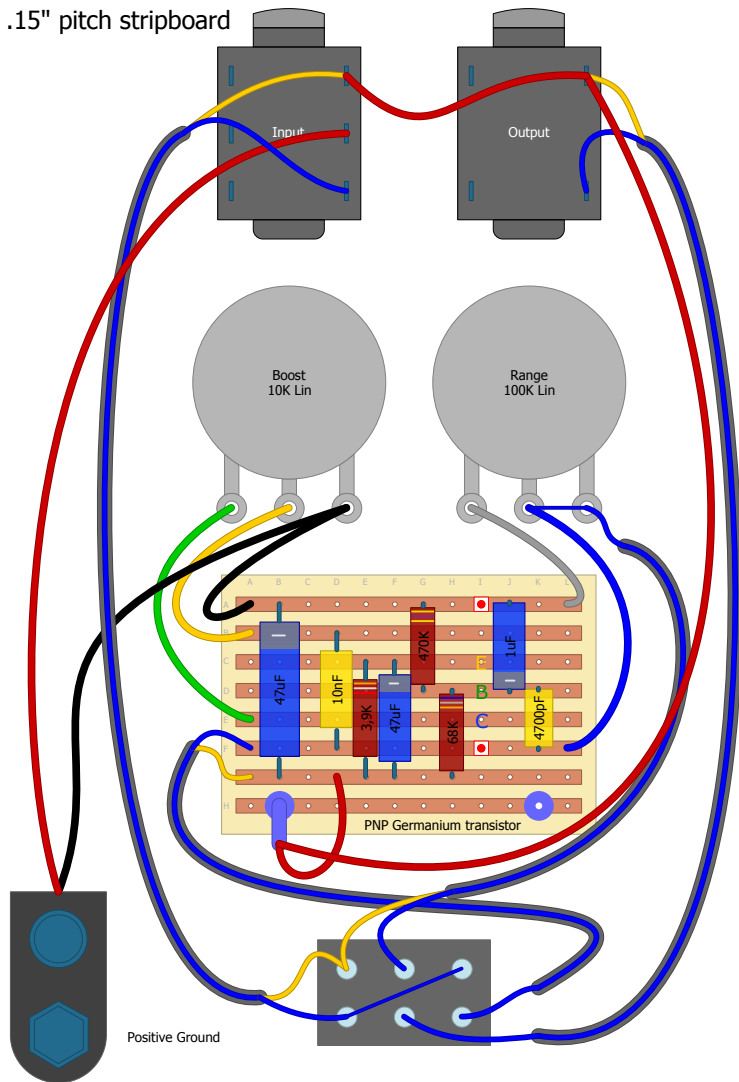

Rangemaster

with input cap blend

12x8 .15" pitch stripboard

B.MAN

WWW.TURRETBOARD.ORG